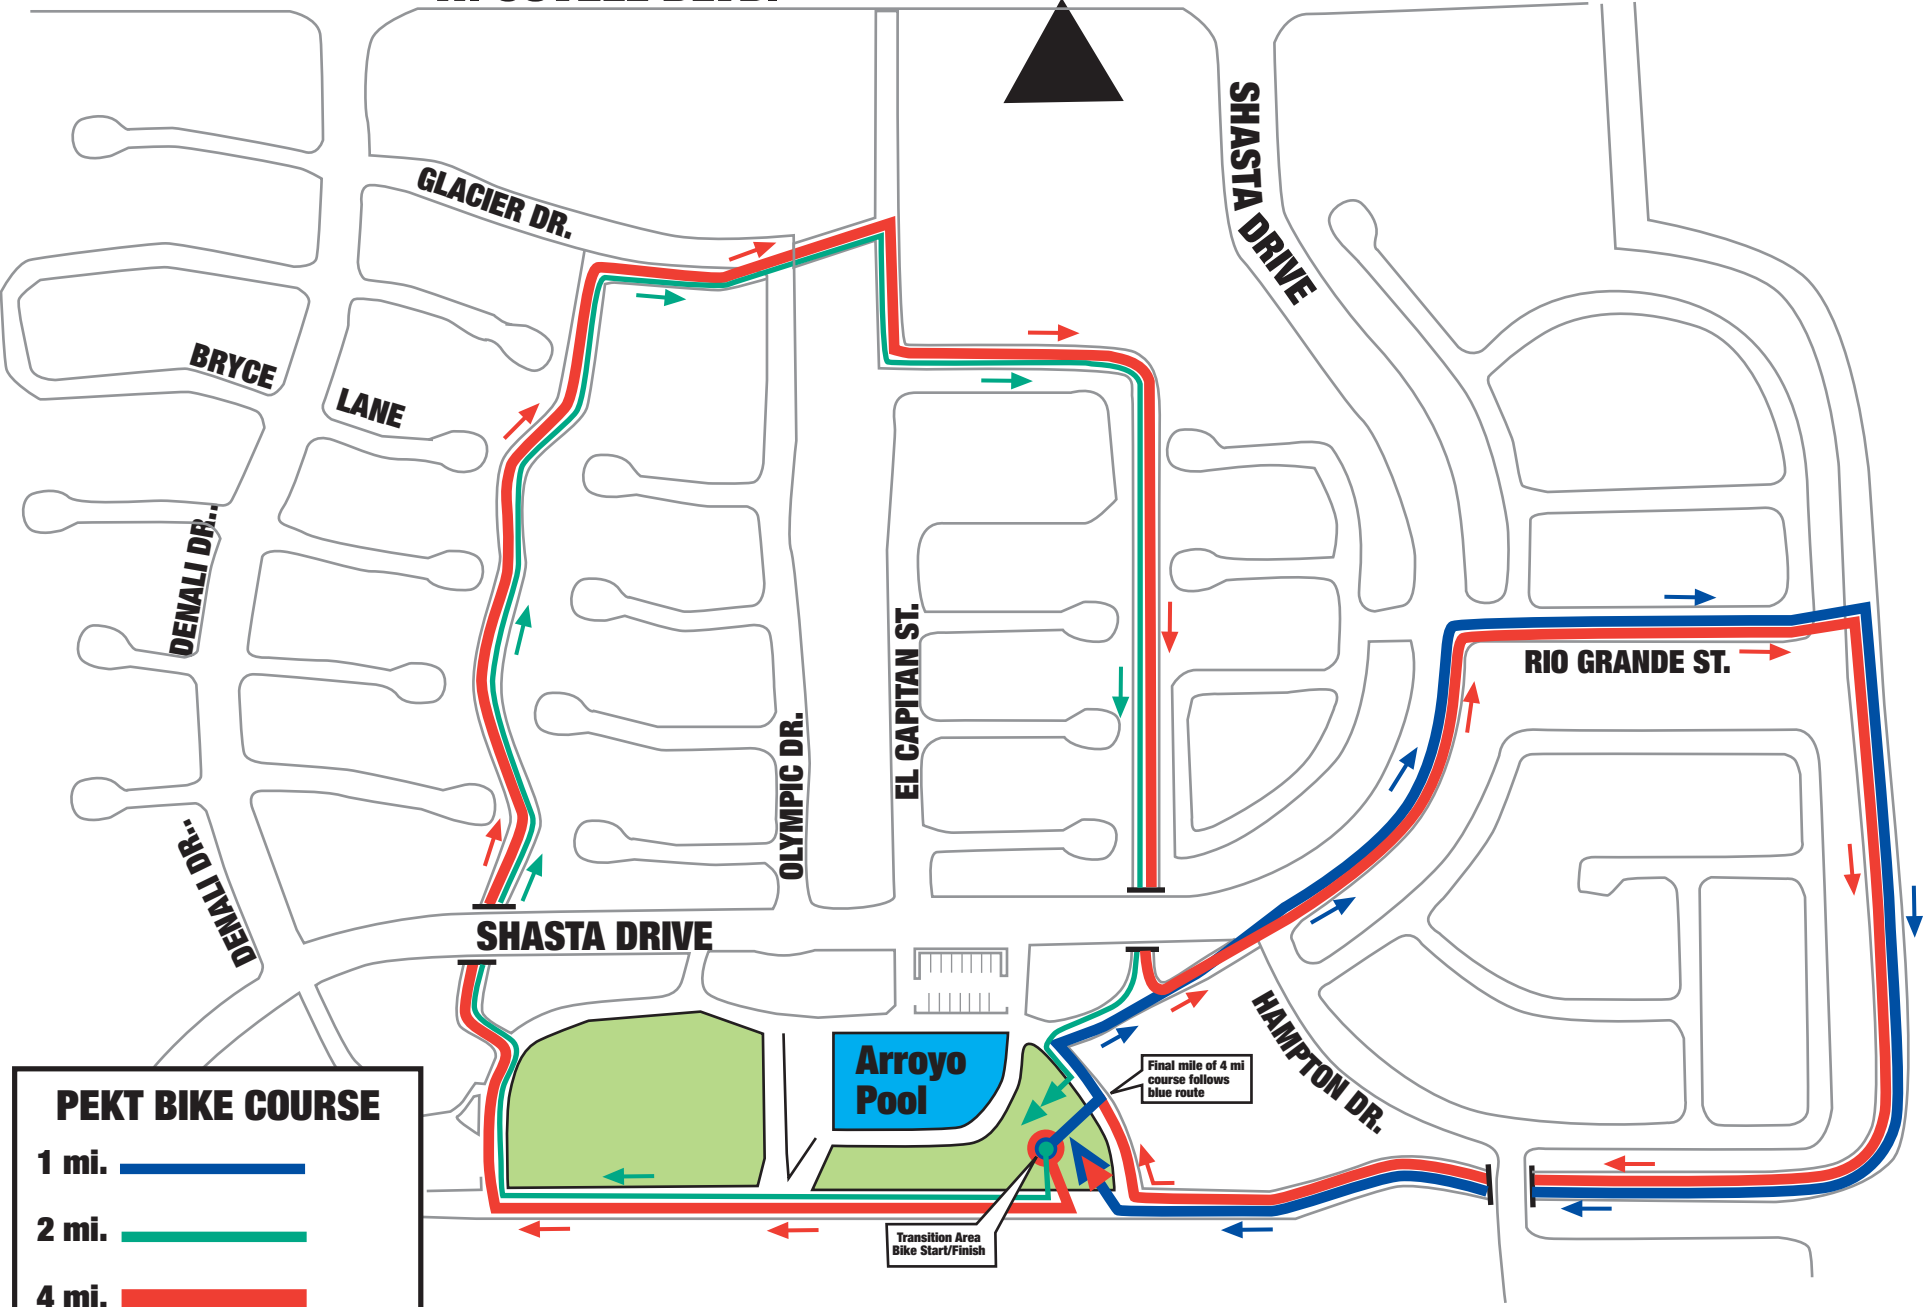

W. COVELL BLVD.

PEKT BIKE COURSE

- 1 mi.
- 2 mi.
- 4 mi.

Arroyo Pool

Final mile of 4 mi course follows blue route

Transition Area Bike Start/Finish