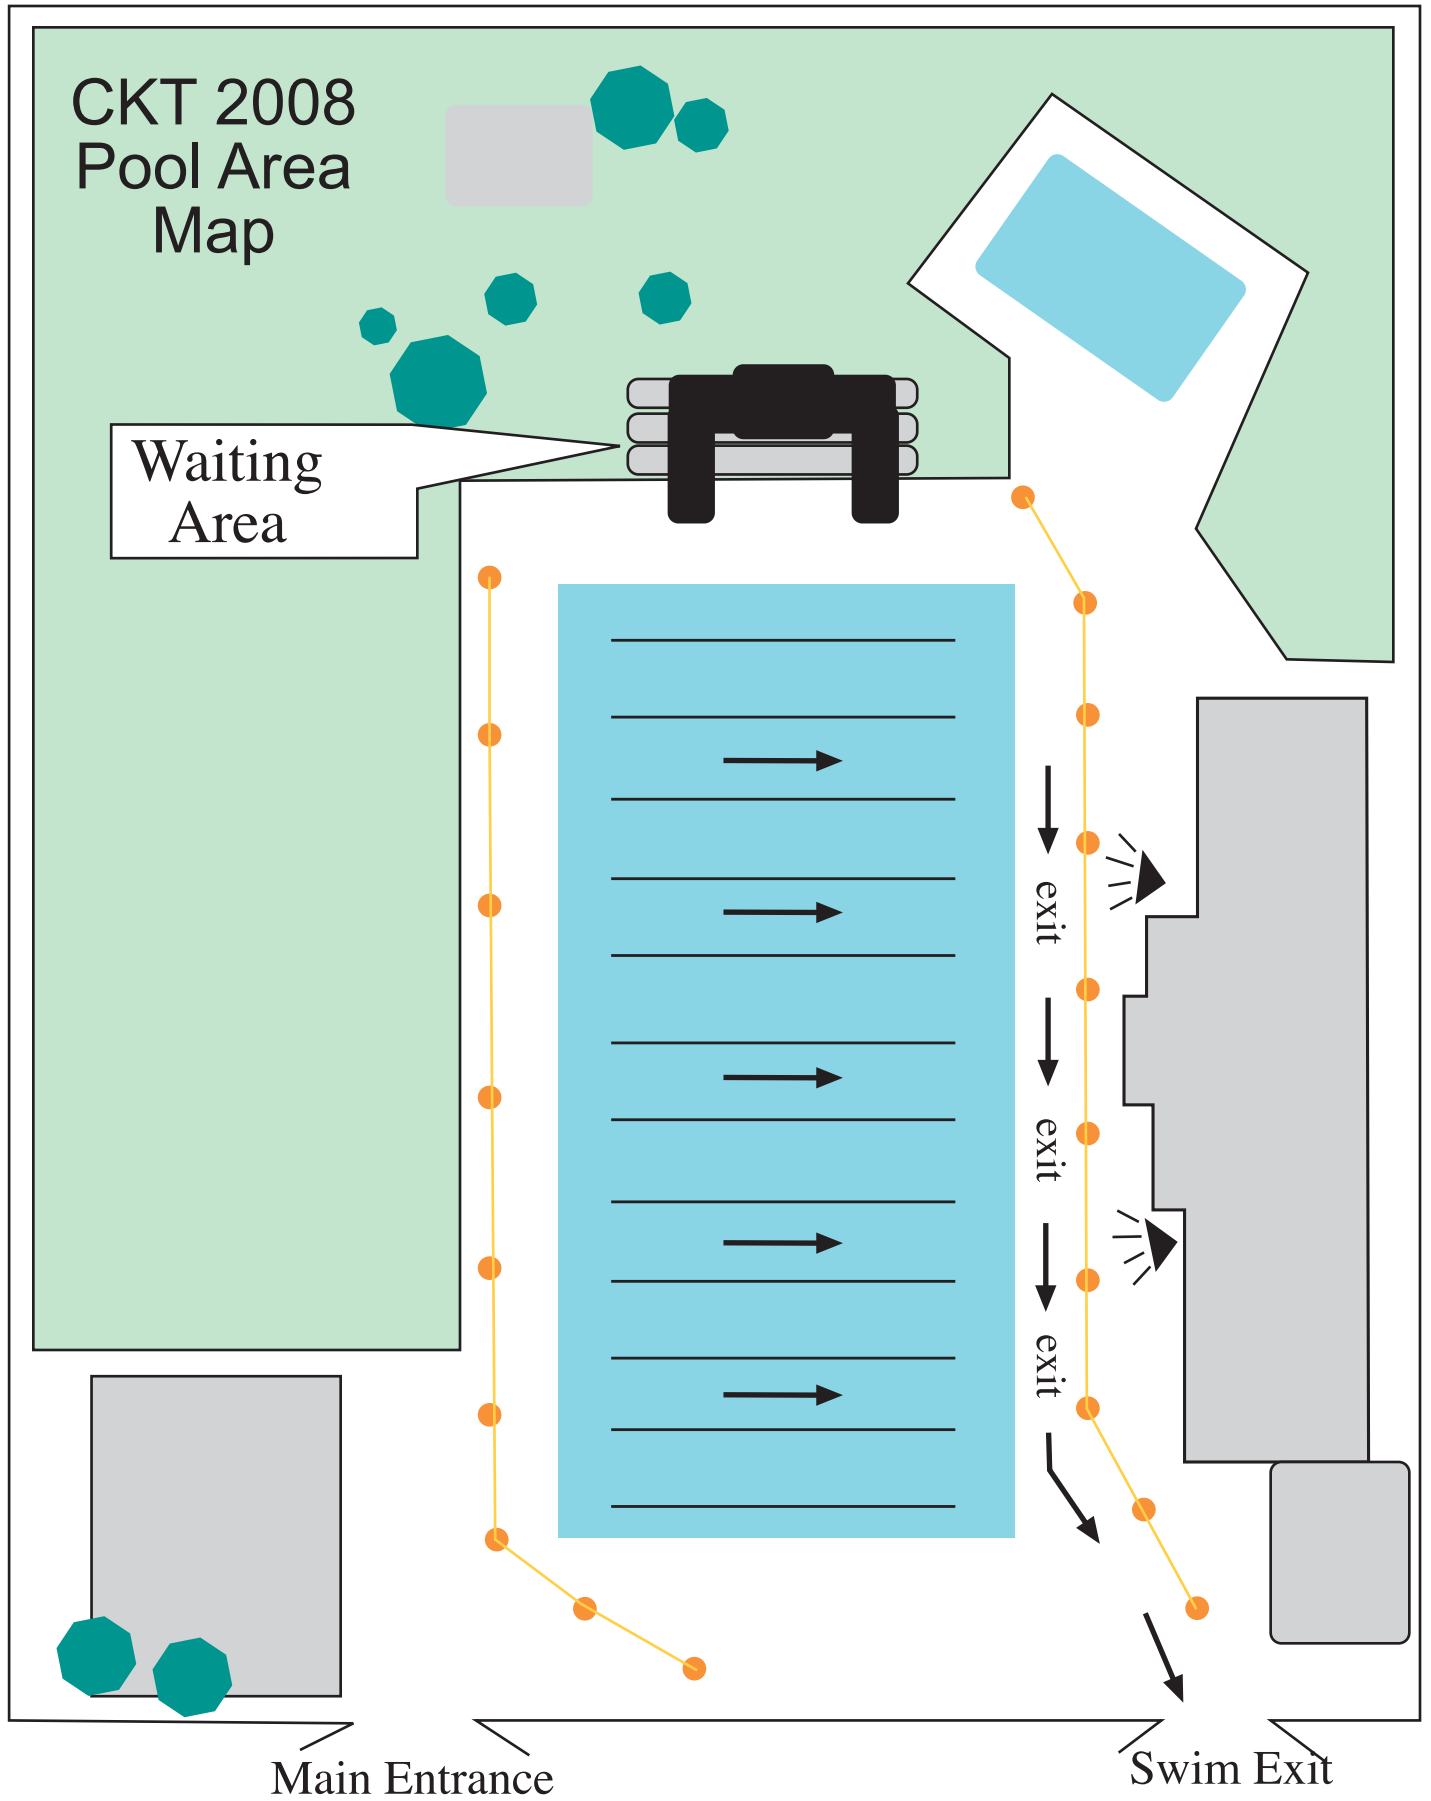

CKT 2008 Pool Area Map

Waiting
Area

Main Entrance

Swim Exit