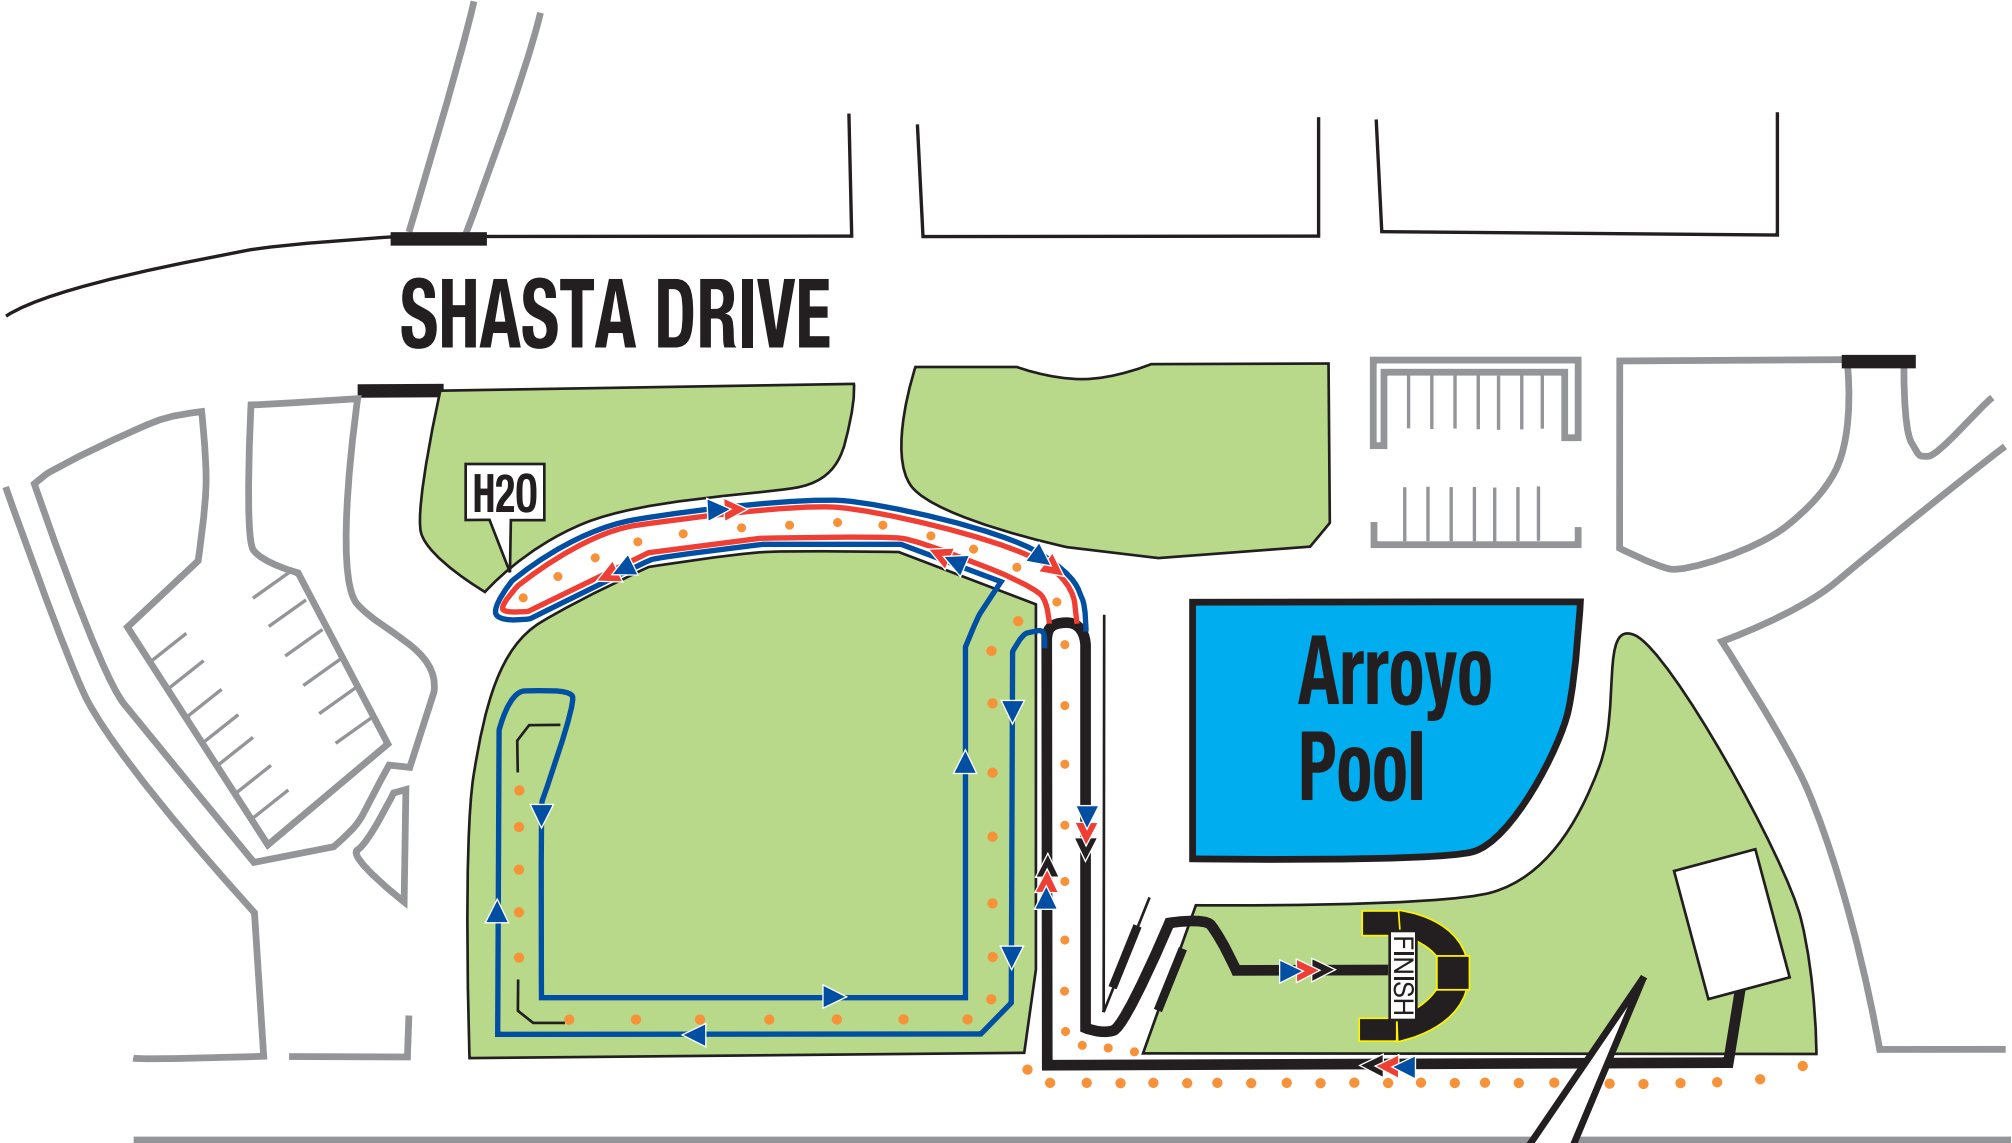

PEKT RUN COURSE

PEKT Run Course

- 1/4 mile ————
- 1/2 mile ————
- 1 mile ————

Transition Area
Run Start